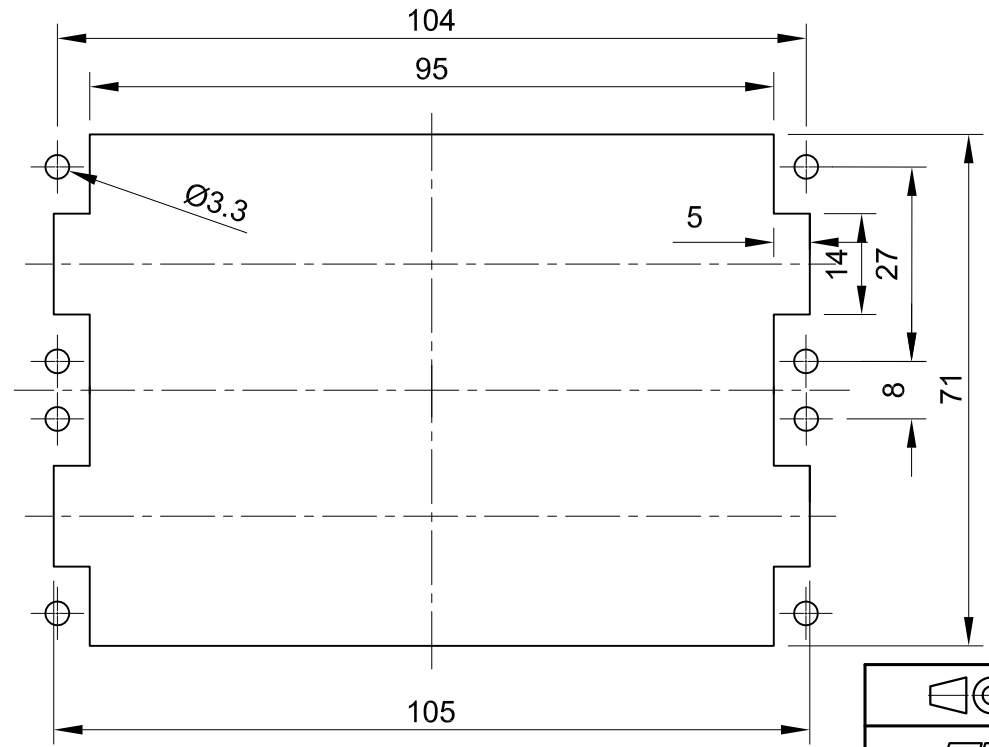

Panel cut out

 InKonn (Suzhou) Electric Technology Co.,Ltd.	All Dimensions in mm Original Size DIN A4	Date 2019-12-15	Drawing No. TC4332854	Rev. A00	Scale 1:1
	Part No. 10 32 048 1100	Type Name IE-048-M(1-24+25-48)	Created by Shuxu Huang	Checked by Yiyi Luo	Page 1/1